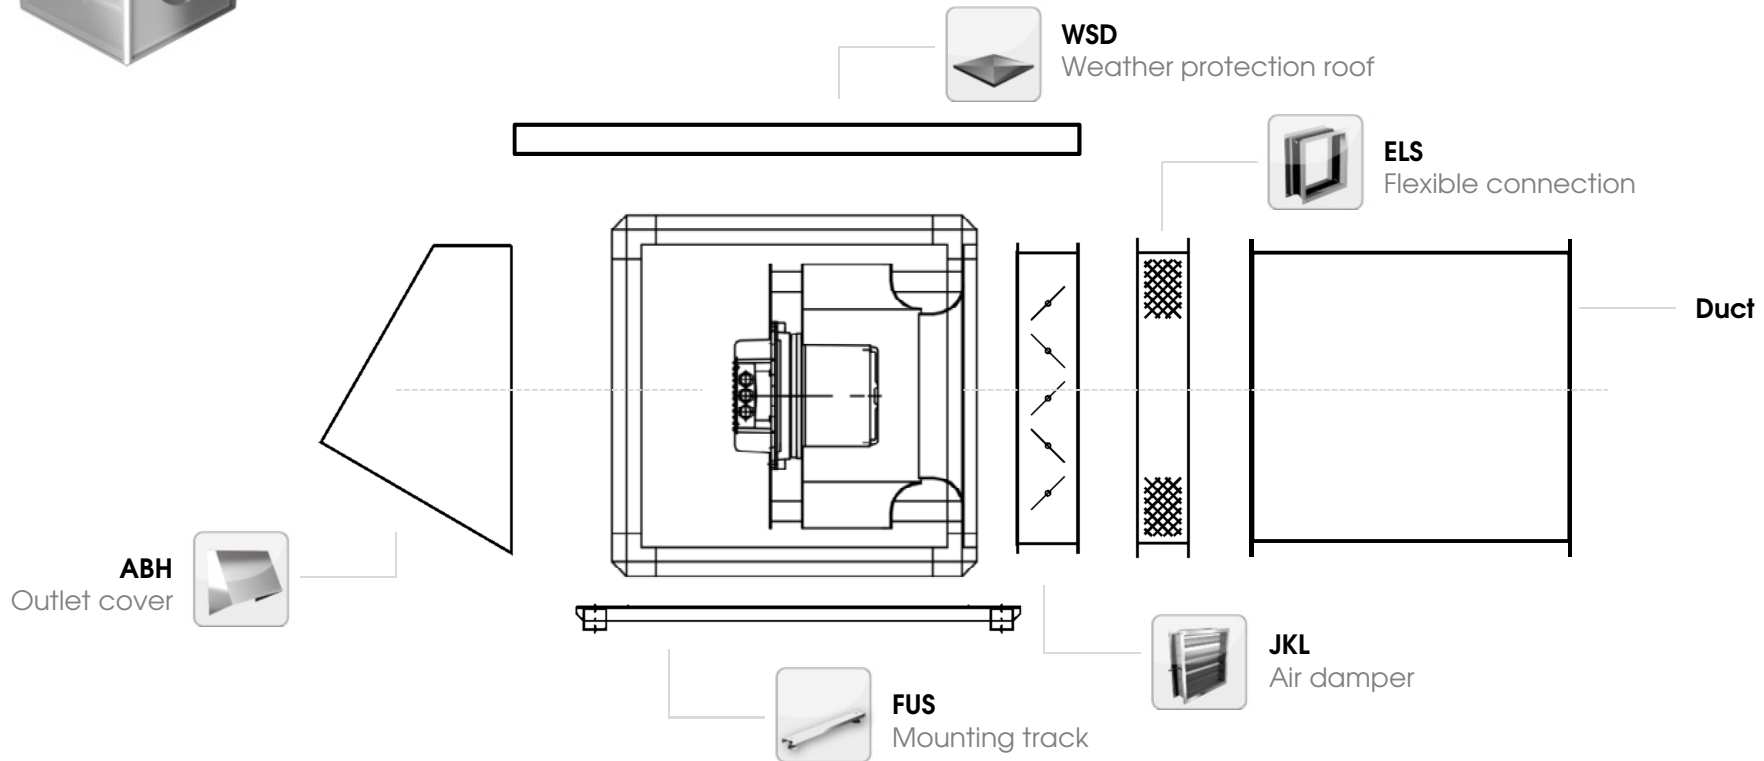

Outdoor installation
of the EC-Unobox with axial air direction.
Mounting hardware is **not** included!

Another possible accessories:

BT
Service door

SV
Side covering

BG
Protection guard

GS
ON/OFF-switch

POT 1
Control unit
(stepless)

POT 2
Control unit
(stepless)